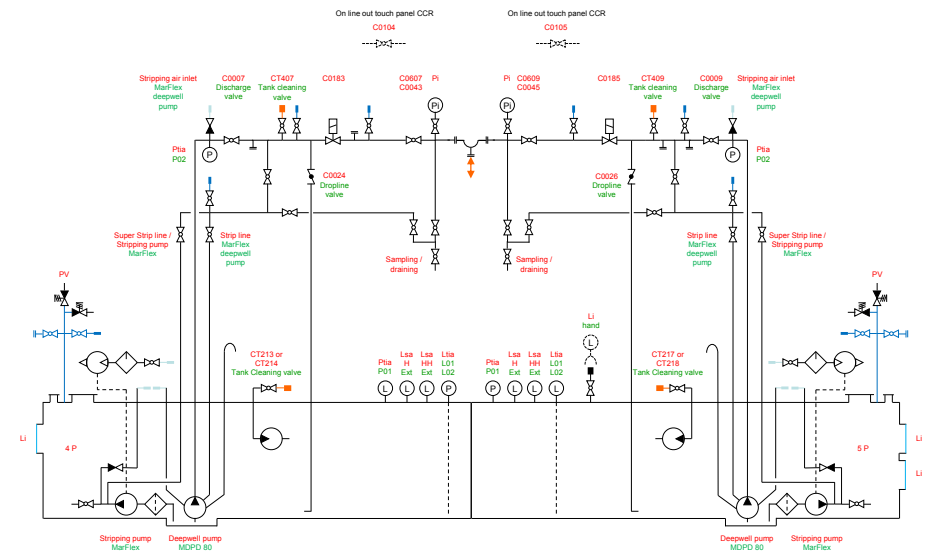

We provide training courses in our head office in the Netherlands, or at one of our training locations in Mumbai, Karjat or Rotterdam. Here we have created classrooms where your crew can practice with the MarFlex deepwell pump system.

We can also offer training for your crew on site; in your office or on board. We will tailor the training to the needs of your crew. Allowing your crew to be trained effectively, also on site.

Ship