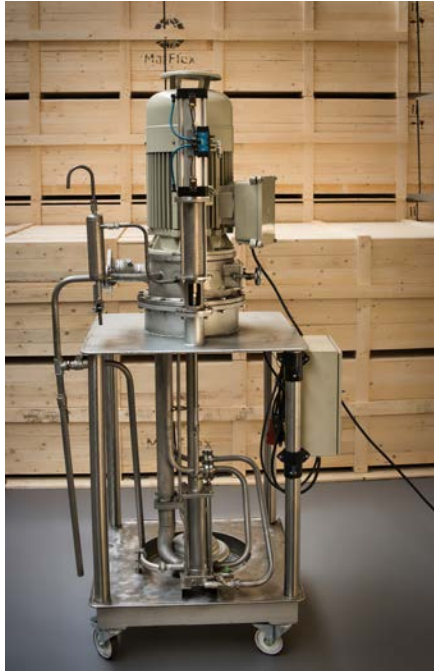

We develop the training course together with you. In addition to following the standard theoretical and/or practical training, we can tailor the training to the system on board your vessel.

It is important that your crew becomes familiar with the MarFlex deepwell pump system. Therefore, we offer attractive prices. Your Area Service coordinator will be pleased to explain more.